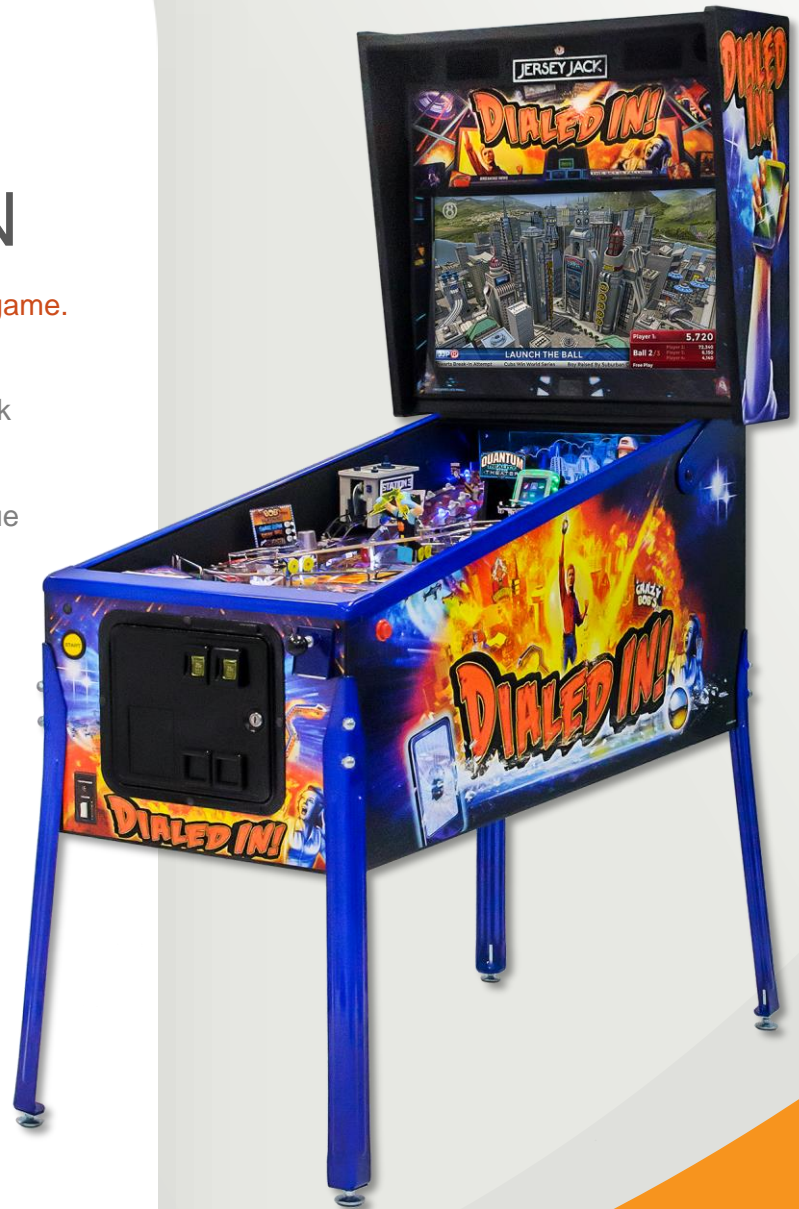

PLAYER ONE
AMUSEMENT GROUP™

DIALED IN! LIMITED EDITION

Pat Lawlor's original concept, history-making game.

The first pinball machine to feature Bluetooth connectivity, a camera, and the ability to unlock additional capabilities through a smartphone!

The Limited Edition features Quantum Mist Blue body armor, special attract mode animation and more.

FEATURES:

- 27" HD LCD featuring full color custom animation & visual integration of game features
- RGB-LED playfield lighting
- Stereo headphone jack with independent user adjustable volume controls
- 5 Speaker 2.1 stereo surround system
- Quantum Mist Blue body armor
- Premium clear coated playfield
- Glare reducing INVISIGLASS™
- Shaker motor

Contact us for packages, pricing and financing options including no capital opportunities.

We want to partner with you to help your business win.

DIMENSIONS: 29" W x 52" D x 76" H
WEIGHT: 350 LBS

The one player that offers a customized Total Solution for any size business in North America.