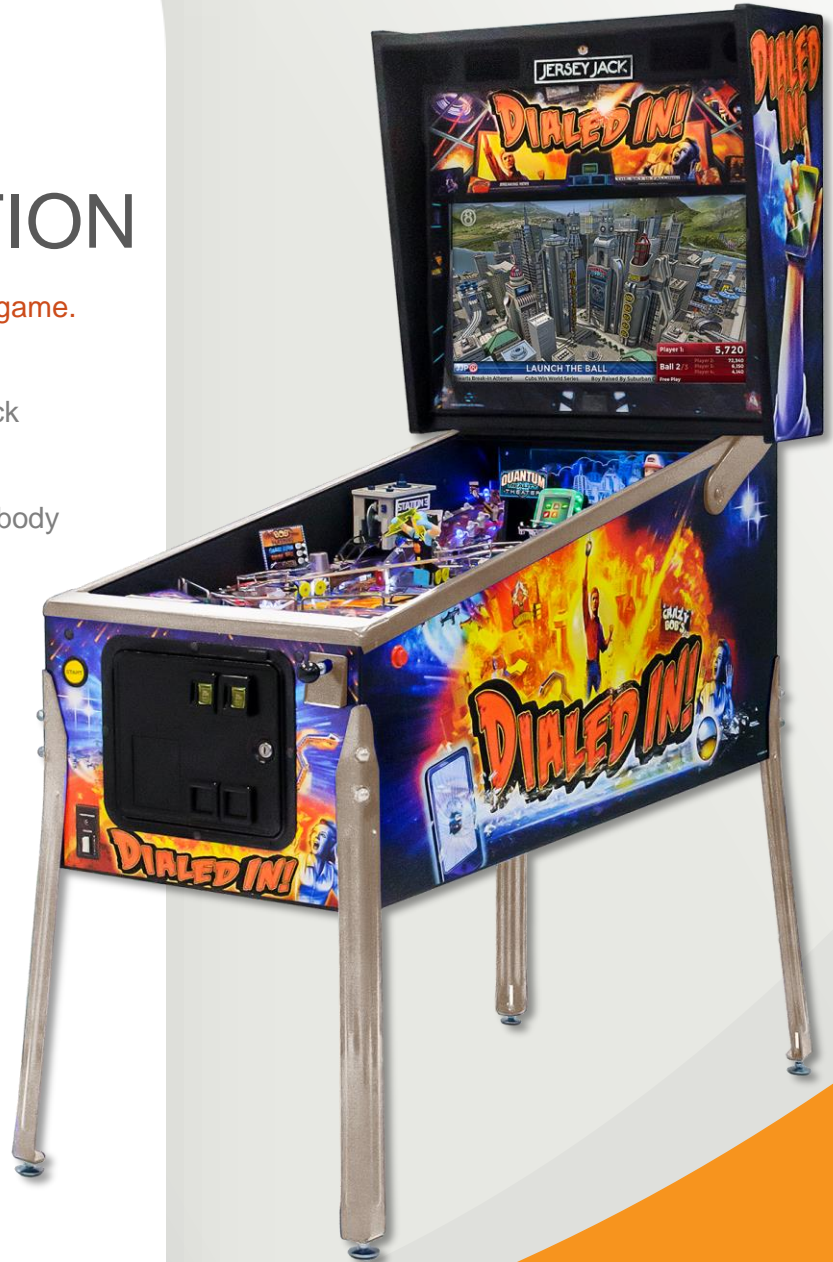

PLAYER ONE
AMUSEMENT GROUP™

DIALED IN! STANDARD EDITION

Pat Lawlor's original concept, history-making game.

The first pinball machine to feature Bluetooth connectivity, a camera, and the ability to unlock additional capabilities through a smartphone!

The Standard Edition features stainless steel body armor and more.

FEATURES:

- 27" HD LCD featuring full color custom animation & visual integration of game features
- RGB-LED playfield lighting
- Stereo headphone jack with independent user adjustable volume controls
- 5 Speaker 2.1 stereo surround system
- Stainless steel body armor
- Shaker motor

Contact us for packages, pricing and financing options including no capital opportunities.

We want to partner with you to help your business win.

DIMENSIONS: 29" W x 52" D x 76" H
WEIGHT: 350 LBS

The one player that offers a customized Total Solution for any size business in North America.