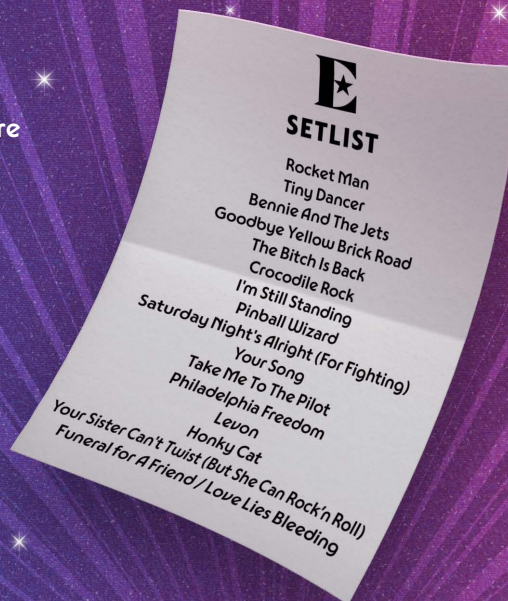

## ALL MODELS

- Custom Speech by Elton John
- 16 Elton John Studio Master Tracks
- Piano-Playing Interactive Elton John Sculpture
- Rocket Sculpture with LED Flames
- 'Tiny Dancer' Motorized Sculpture
- 'Crocodile Rock' Physical Lock Sculpture
- Grand Piano 3-Ball Lock with Diverter
- 14 Multi-LED Star Inserts
- Micro LED Piano Marquee
- 'Rocket Man' Ball Launcher and LED Lit Ramp
- 3 Supercharged Flippers
- RGB LED Action Button for Selecting Songs
- 'Rocka-Box' 3-Bank Drop Targets
- 'Rocket Man' Drop Target
- 2 Dynamic Kickbacks
- 3 Multi-LED 'Bennie and the Jets' Bumpers
- 2 Rapid Spinner Targets