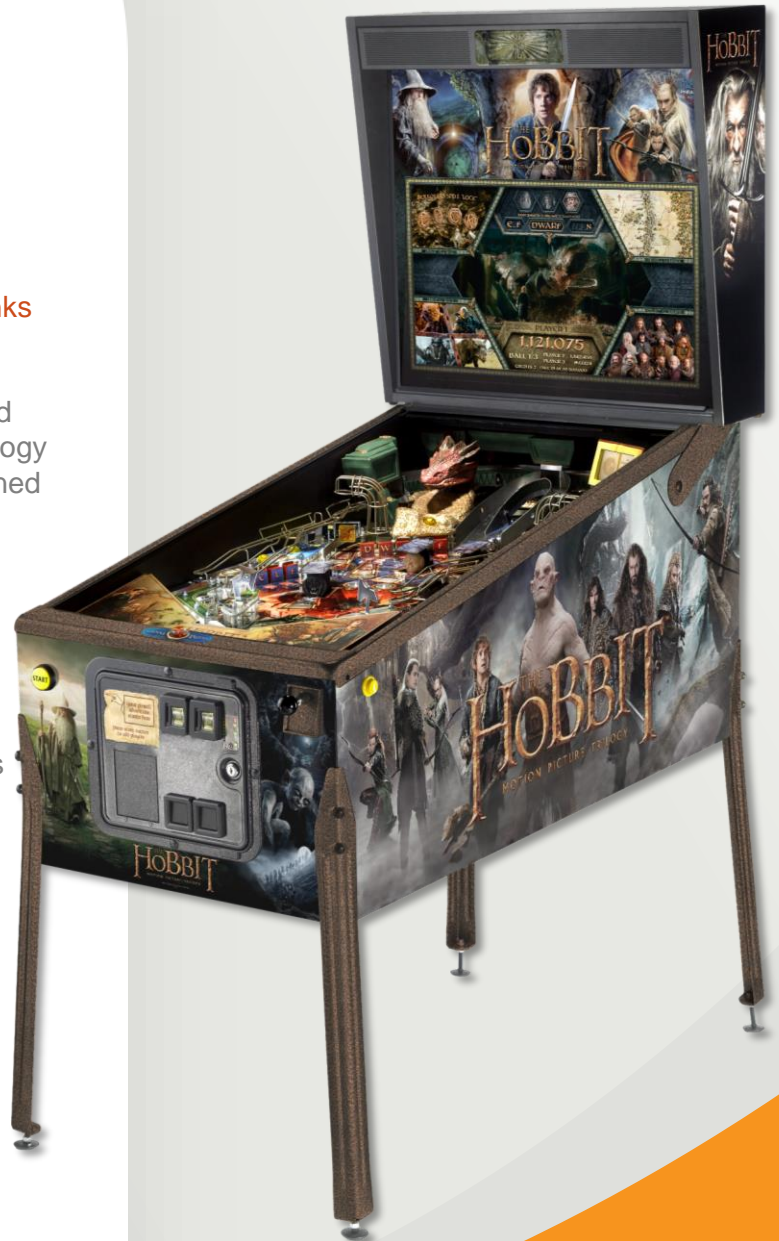

PLAYER ONE
AMUSEMENT GROUP™

THE HOBBIT LIMITED EDITION

11 patent-pending drop targets in 3 separate banks
and the first-ever inclined loop shot!

Destined to become a classic, The Hobbit Limited Edition is based on the acclaimed fantasy film trilogy and is quickly becoming a favorite among seasoned players, collectors and newcomers.

FEATURES:

- 27" HD LCD display featuring full color custom animation and movie clips
- RGB-LED playfield lighting
- 7 Speaker 2.1 digital audio system
- Stereo headphone jack with volume controls
- Seaside bronze powder coated body armor
- Premium clear coated playfield
- INVISIGLASS™
- Shaker Motor

Contact us for packages, pricing and financing options including no capital opportunities.

We want to partner with you to help your business win.

DIMENSIONS: 29" W x 52" D x 74.25" H
WEIGHT: 351 LBS

The one player that offers a customized Total Solution for any size business in North America.