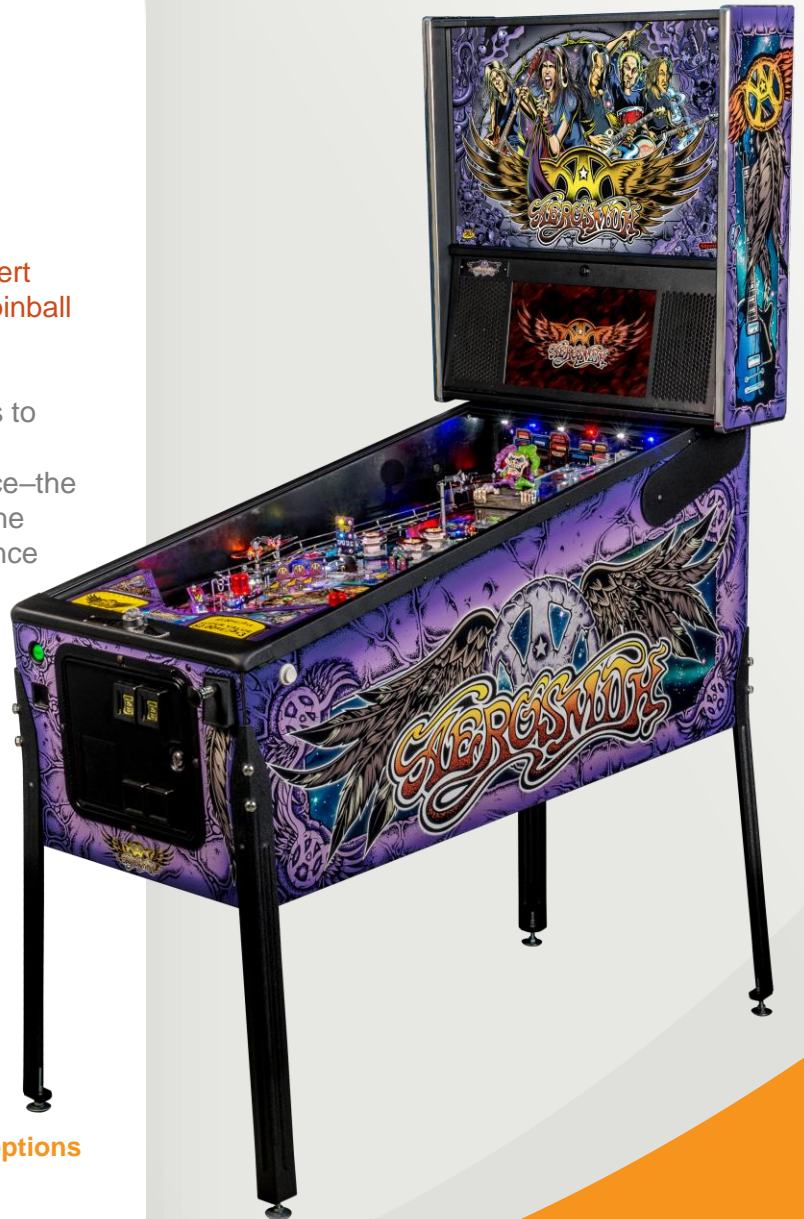

PLAYER ONE
AMUSEMENT GROUP™

DIMENSIONS: 27" W x 55" D x 75.5" H

WEIGHT: 250 LBS

SHIPPING: 31" W x 31" D x 56" H

SHIP WEIGHT: 280 LBS

AEROSMITH PREMIUM

Rock to nine famous Aerosmith hits in the concert arena playfield and embark on an exhilarating pinball experience!

Players score points and finish game objectives to raise the audience's levels of energy, thrill and enjoyment. Higher scores amplify the experience—the higher the energy level, the bigger and louder the show—resulting in an Aerosmith pinball experience that cannot be matched.

FEATURES:

- The game's soundtrack features 9 iconic Aerosmith hits
- Original hand-drawn art created by "Dirty" Donny Gillies
- Interactive "Jacky in the Box" mechanical feature on the playfield
- HD graphics and innovative animation on the new HD LCD
- Jacky speech calls by Brendon Small from Adult Swim
- Jacky's 3D sculpted interactive mechanical ball locking toy box

Contact us for packages, pricing and financing options including no capital opportunities.

We want to partner with you to help your business win.

The one player that offers a customized Total Solution for any size business in North America.

WinWithP1AG.com

| 1.844.946.7124