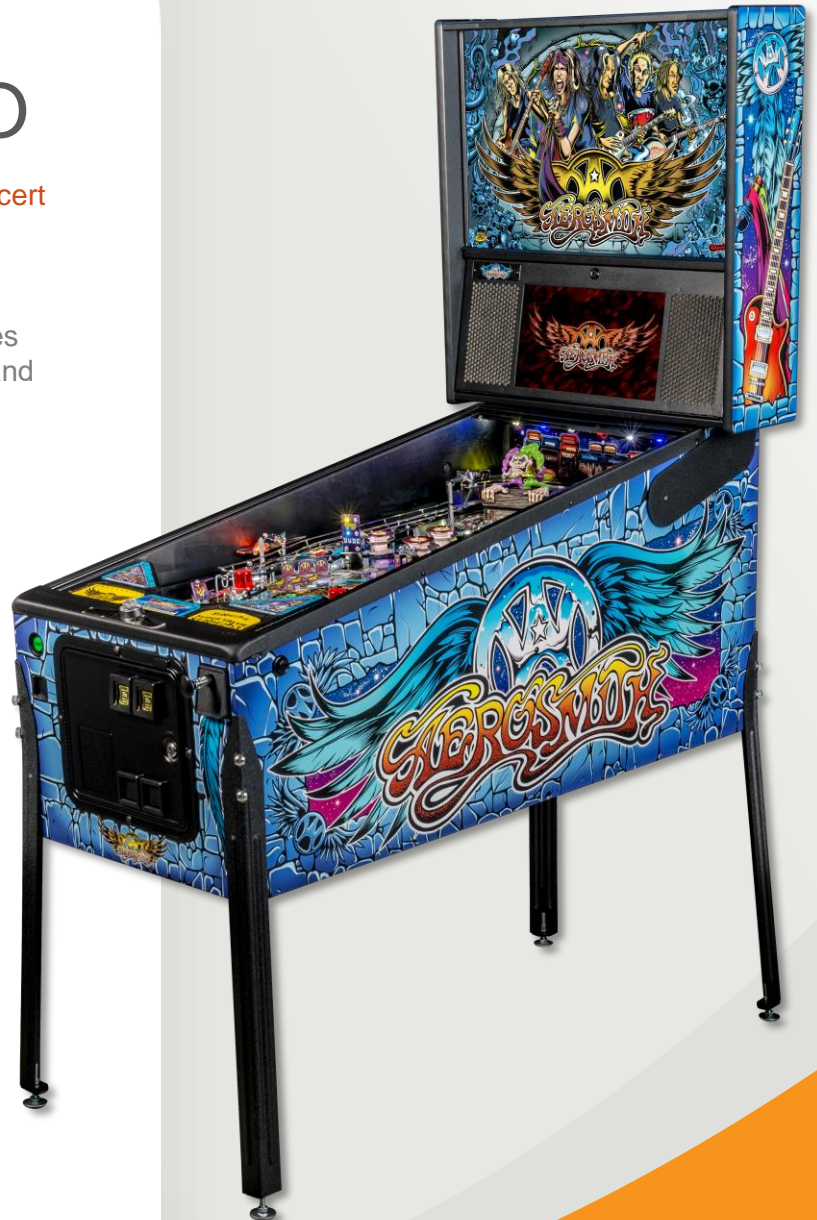

PLAYER ONE
AMUSEMENT GROUP™

DIMENSIONS: 27" W x 55" D x 75.5" H

WEIGHT: 250 LBS

SHIPPING: 31" W x 31" D x 56" H

SHIP WEIGHT: 280 LBS

AEROSMITH PRO

Rock to nine famous Aerosmith hits in the concert arena playfield and embark on an exhilarating pinball experience!

Players score points and finish game objectives to raise the audience's levels of energy, thrill and enjoyment. Higher scores amplify the experience—the higher the energy level, the bigger and louder the show—resulting in an Aerosmith pinball experience that cannot be matched.

FEATURES:

- The game's soundtrack features 9 iconic Aerosmith hits
- Original hand-drawn art created by "Dirty" Donny Gillies
- Interactive "Jacky in the Box" mechanical feature on the playfield
- HD graphics and innovative animation on the new HD LCD
- Jacky speech calls by Brendon Small from Adult Swim
- Jacky's 3D sculpted interactive mechanical ball locking toy box

Contact us for packages, pricing and financing options including no capital opportunities.

We want to partner with you to help your business win.

The one player that offers a customized Total Solution for any size business in North America.

WinWithP1AG.com

| 1.844.946.7124