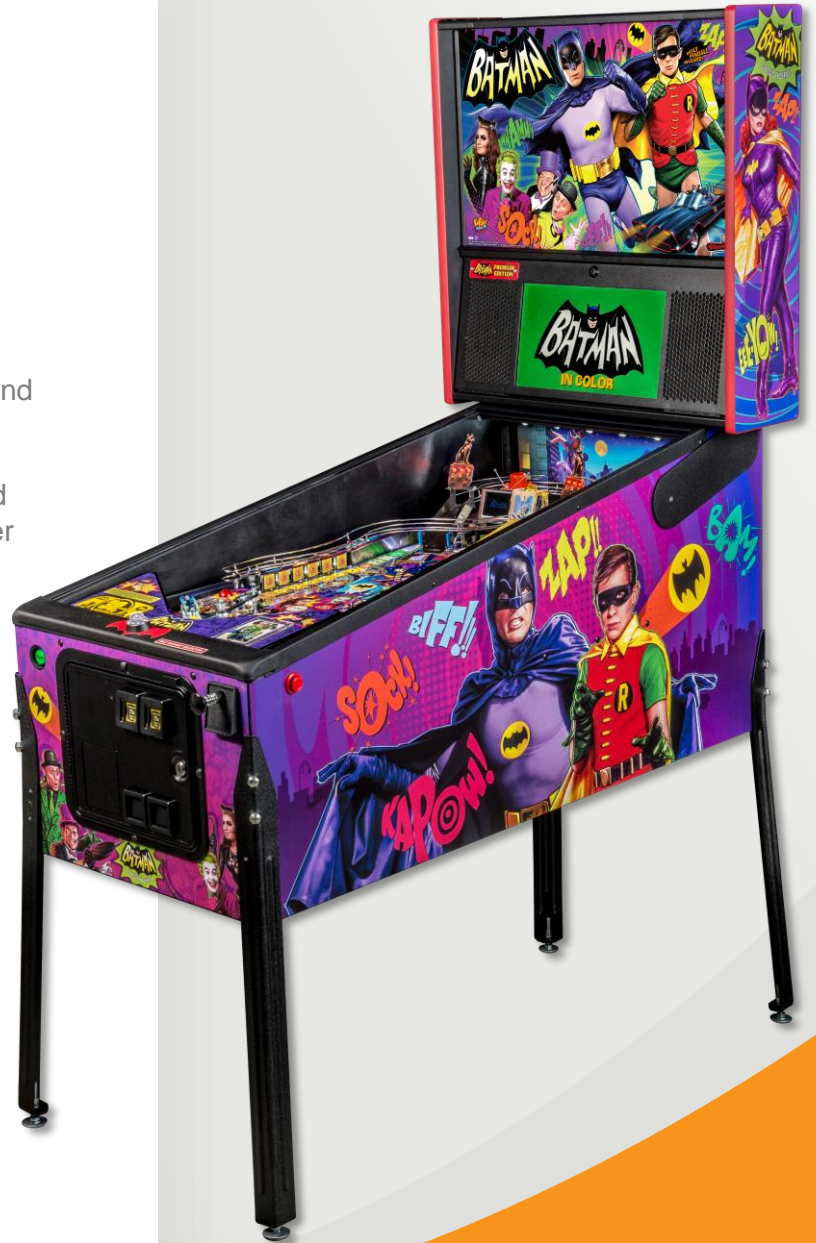

PLAYER ONE
AMUSEMENT GROUP™

DIMENSIONS: 27" W x 55" D x 75.5" H

WEIGHT: 250 LBS

SHIPPING: 31" W x 31" D x 56" H

SHIP WEIGHT: 280 LBS

BATMAN 66 PREMIUM

Players are guided through the game by the voices of none other than the original Batman and Robin, Adam West and Burt Ward!

The game will immerse players in campy fun and heart-pounding action as the crime fighting Dynamic Duo comes to the aid of the Gotham City Police. Throughout the game, Batman and Robin work to deduce clues and discover super villain plots to thwart evil plans and capture bad guys.

FEATURES:

- Action video footage from the iconic TV series blended with all new animations and display effects
- Action Turntable features a Batcave with spinning Batmobile Target and Nuclear Reactor shot, the Batphone, the Batcomputer and the Bat Analyzer
- Turntable features a physical 3 ball lock
- All new layout

Contact us for packages, pricing and financing options including no capital opportunities.

We want to partner with you to help your business win.

The one player that offers a customized Total Solution for any size business in North America.

WinWithP1AG.com

| 1.844.946.7124