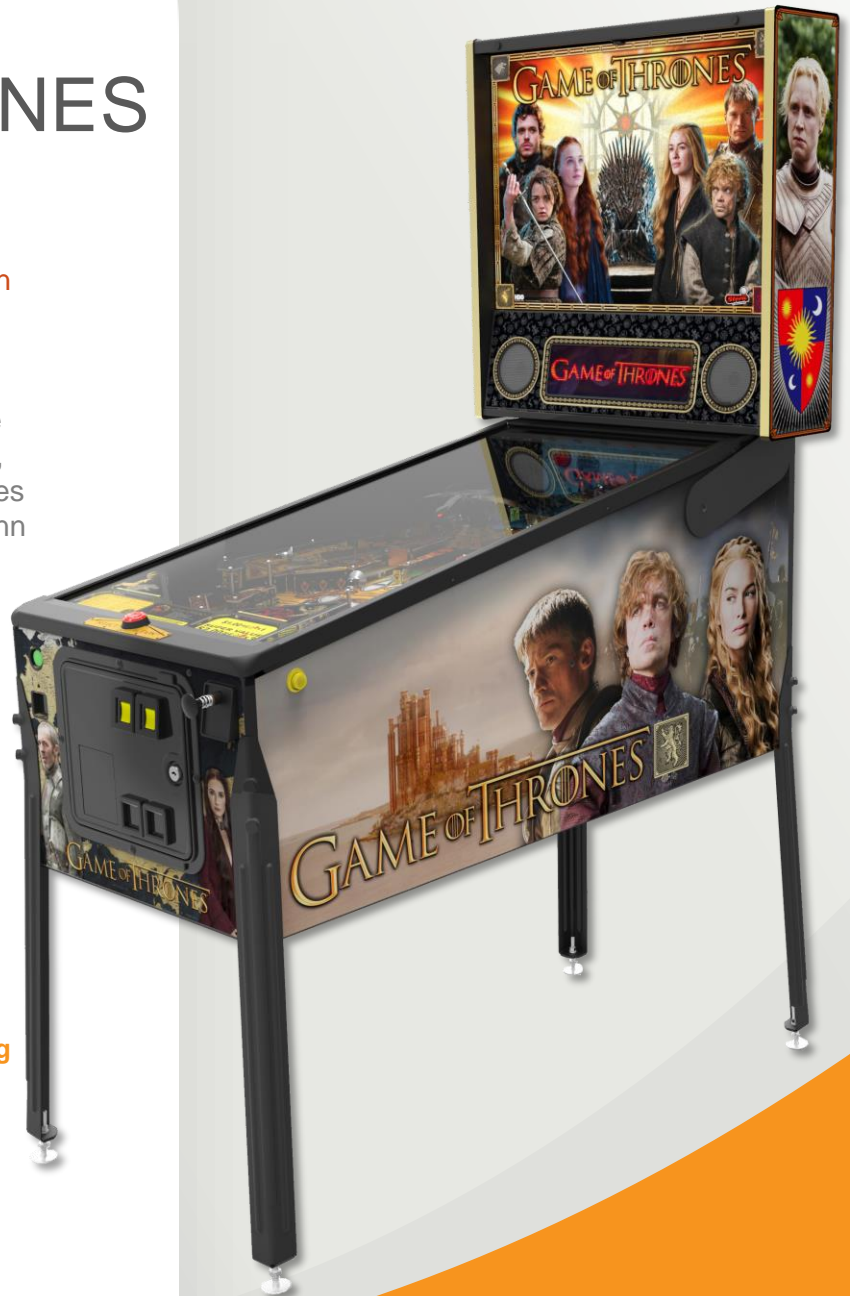

PLAYER ONE
AMUSEMENT GROUP™

DIMENSIONS: 27" W x 55" D x 75.5" H

WEIGHT: 250 LBS

SHIPPING: 31" W x 31" D x 56" H

SHIP WEIGHT: 280 LBS

GAME OF THRONES PRO

Packed with features and toys that provide an irresistible challenge to play against kings, knights, knaves and dragons.

Each player can choose to be a Knight of the Stark, Lannister, Greyjoy, Baratheon, Martell, or Tyrell family Houses, and pick other Houses to battle. Game of Thrones actor Rory McCann as Sandor Clegane (The Hound) guides the player throughout the game with authenticity and strong presence.

FEATURES:

- Game of Thrones theme song and many more original songs
- Iron Throne decorative molded toy
- Animated interactive dragon toy
- Exciting sword fight display mode
- Unique art by Greg Freres and Steven Martin
- New SPIKE electronic system

Contact us for packages, pricing and financing options including no capital opportunities.

We want to partner with you to help your business win.

The one player that offers a customized Total Solution for any size business in North America.

WinWithP1AG.com

| 1.844.946.7124