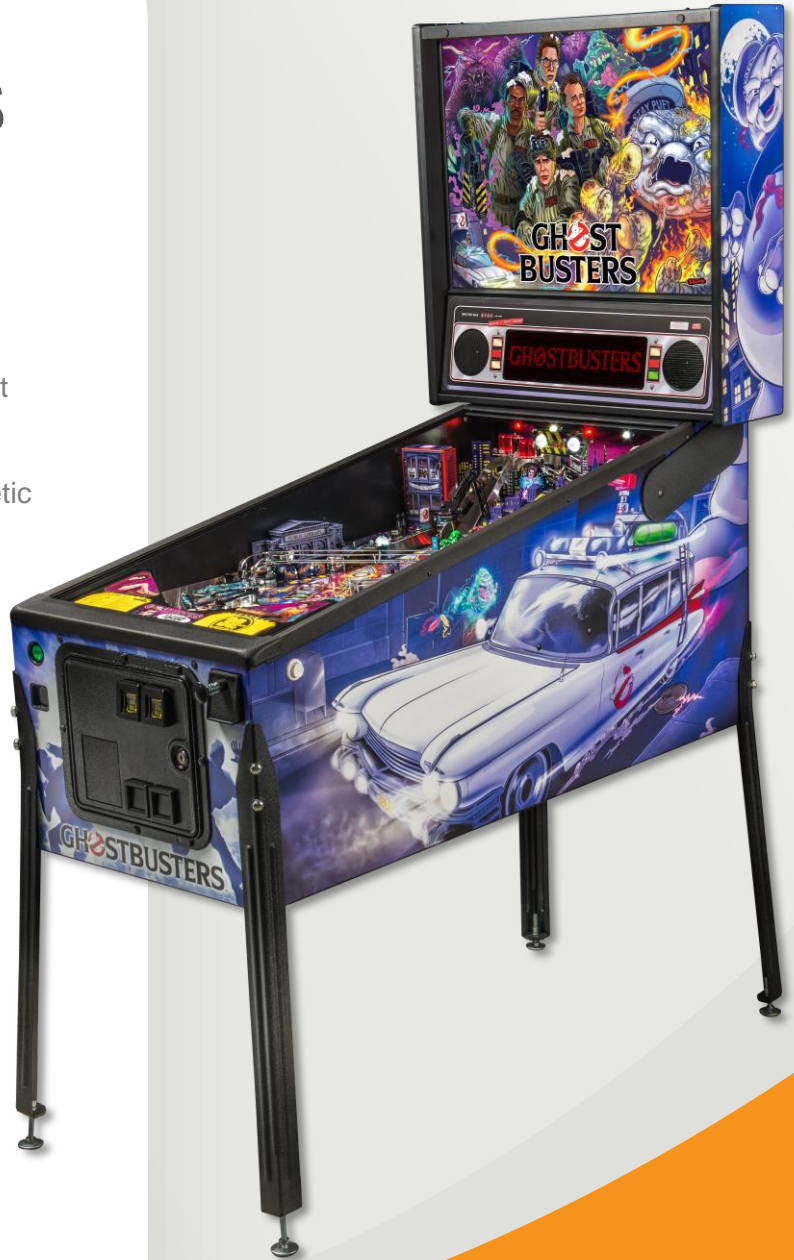

PLAYER ONE
AMUSEMENT GROUP™

DIMENSIONS: 27" W x 55" D x 75.5" H

WEIGHT: 250 LBS

SHIPPING: 31" W x 31" D x 56" H

SHIP WEIGHT: 280 LBS

GHOSTBUSTERS PREMIUM

Designed to be easy to play but difficult to master!

It features a moving interactive Slimer toy target and a fresh distinctive layout that integrates traditional pinball devices with unique multifunction two-way ramps featuring a magnetic diverter and scoring switches.

FEATURES:

- All original art packages done by "Zombie Yeti" Jeremy Packer
- 3D animated Slimer feature
- Custom narration by Ghostbusters actor Ernie Hudson aka Winston Zeddemore
- Hit theme song "Ghostbusters" by Ray Parker Jr
- Haunted magnetic slings
- 7 full spectrum color-changing RGB LEDs under playfield arrow inserts
- Interactive holographic Ecto Goggles

Contact us for packages, pricing and financing options including no capital opportunities.

We want to partner with you to help your business win.

The one player that offers a customized Total Solution for any size business in North America.

WinWithP1AG.com

| 1.844.946.7124