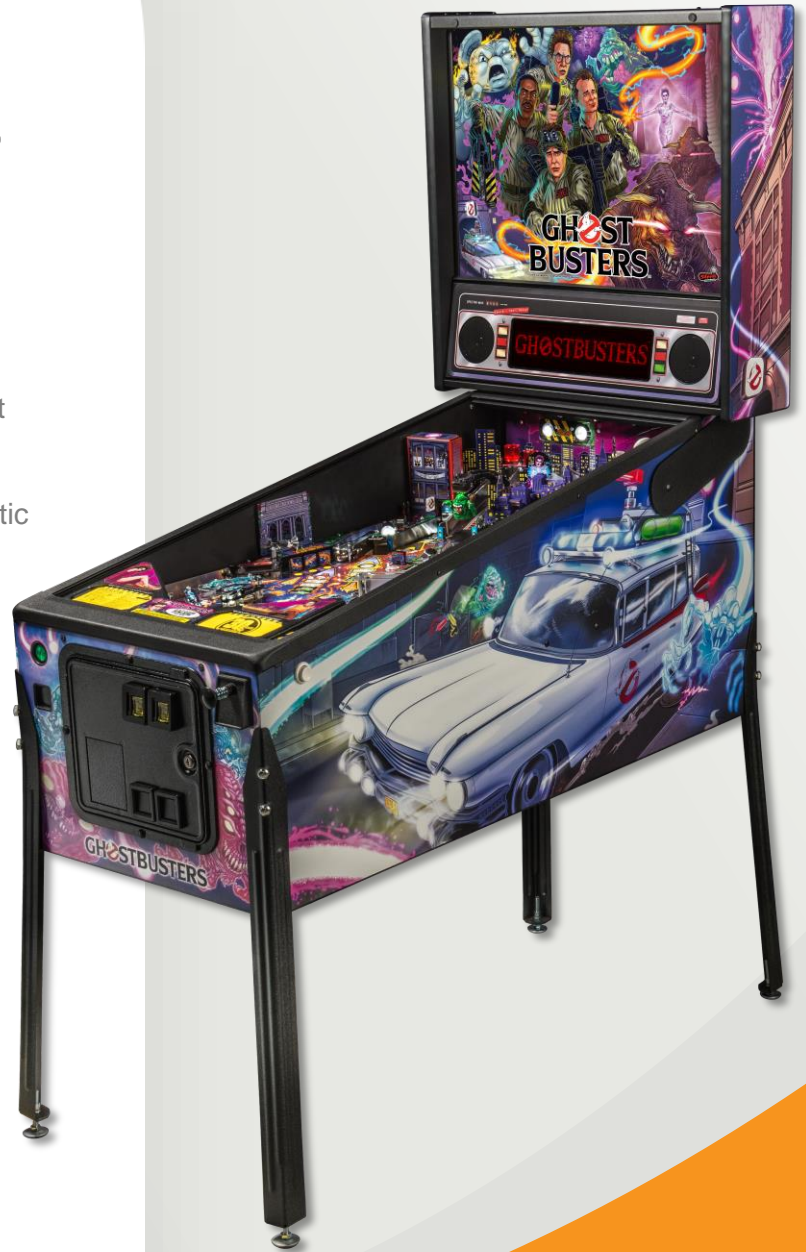

PLAYER ONE
AMUSEMENT GROUP™

DIMENSIONS: 27" W x 55" D x 75.5" H

WEIGHT: 250 LBS

SHIPPING: 31" W x 31" D x 56" H

SHIP WEIGHT: 280 LBS

GHOSTBUSTERS PRO

Designed to be easy to play but difficult to master!

It features a moving interactive Slimer toy target and a fresh distinctive layout that integrates traditional pinball devices with unique multifunction two-way ramps featuring a magnetic diverter and scoring switches.

FEATURES:

- All original art packages done by "Zombie Yeti" Jeremy Packer
- 3D animated Slimer feature
- Custom narration by Ghostbusters actor Ernie Hudson aka Winston Zeddemore
- Hit theme song "Ghostbusters" by Ray Parker Jr
- 7 full spectrum color-changing RGB LEDs under playfield arrow inserts

Contact us for packages, pricing and financing options including no capital opportunities.

We want to partner with you to help your business win.

The one player that offers a customized Total Solution for any size business in North America.

WinWithP1AG.com

| 1.844.946.7124