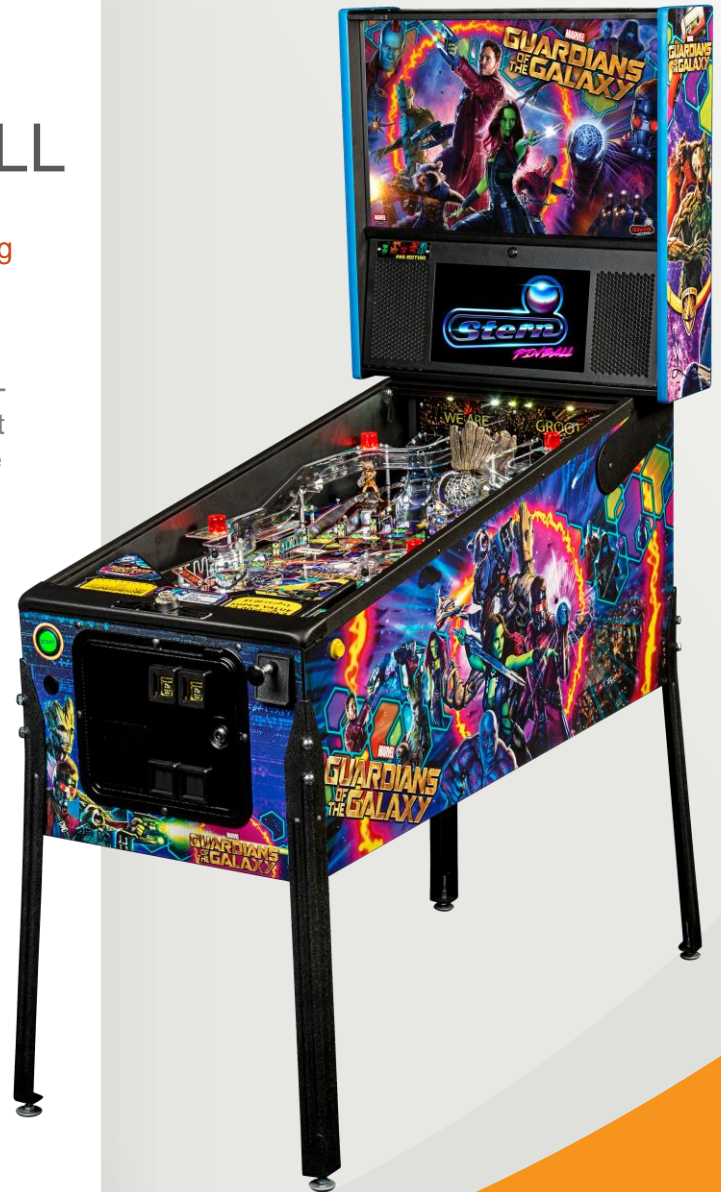

PLAYER ONE
AMUSEMENT GROUP™

DIMENSIONS: 27" W x 55" D x 75.5" H

WEIGHT: 250 LBS

SHIPPING: 31" W x 31" D x 56" H

SHIP WEIGHT: 280 LBS

GUARDIANS OF THE GALAXY PRO PINBALL

Guardians of the Galaxy entertains with an amazing array of modern and classic features, making it suitable for all skill levels.

Each game features a sculpted and interactive ball-eating Groot. In addition, a custom sculpted Rocket figure will keep players on their toes as it blasts the ball back at rocket speed. Color-changing inserts highlight the mysterious and interactive Orb, which opens to reveal the powerful Infinity

FEATURES:

- Original score music and other pieces composed by Ken Hale
- Striking original hand-drawn art by artist Christopher Franchi
- 8 interactive game play modes
- HD video scenes from the original film associated with game play modes
- High fidelity sound system
- Powder-coated black wrinkle finish legs, side armor, hinges, and front lockdown molding

Contact us for packages, pricing and financing options including no capital opportunities.

We want to partner with you to help your business win.

The one player that offers a customized Total Solution for any size business in North America.

WinWithP1AG.com

| 1.844.946.7124