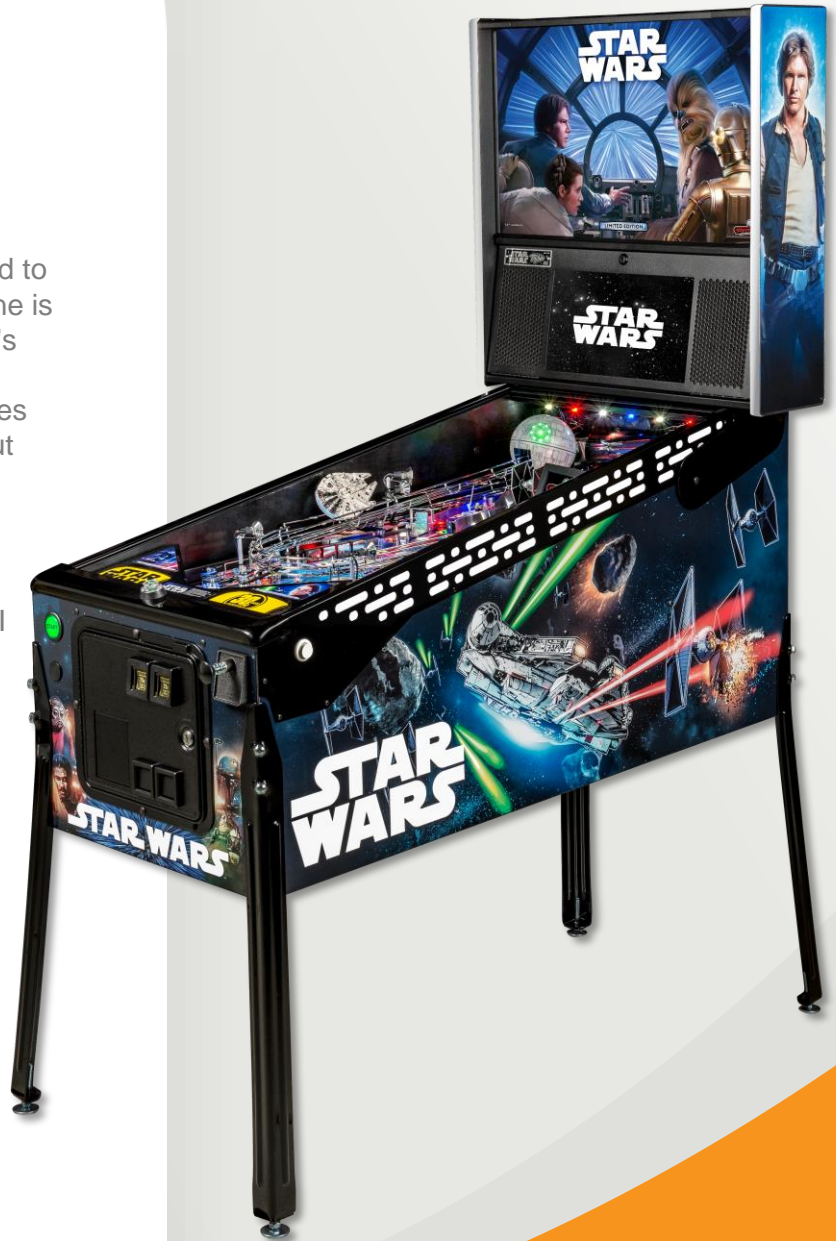

PLAYER ONE
AMUSEMENT GROUP™

DIMENSIONS: 27" W x 55" D x 75.5" H

WEIGHT: 250 LBS

SHIPPING: 31" W x 31" D x 56" H

SHIP WEIGHT: 280 LBS

STAR WARS LE

Battle to restore justice to the Galaxy!

Star Wars Limited Edition machines are limited to a production run of 800 units. Each LE machine is designer-autographed featuring Steve Ritchie's signature, and comes with a Certificate of Authenticity signed by Gary Stern. LE machines also feature powder-coated, designer-laser-cut side armor in gloss black, and a serialized number plate.

FEATURES:

- Featuring the cast of Episodes IV, V, & VI
- Original John Williams Star Wars music
- Beautiful hand-drawn art
- 4.25" color HD center mounted playfield LCD display
- Interactive molded exploding Death Star with 9 LED super laser array & internal illumination LEDs
- 5" molded Millennium Falcon toy with LED lighting
- 400 video scenes from the original films

Contact us for packages, pricing and financing options including no capital opportunities.

We want to partner with you to help your business win.

The one player that offers a customized Total Solution for any size business in North America.

WinWithP1AG.com

| 1.844.946.7124