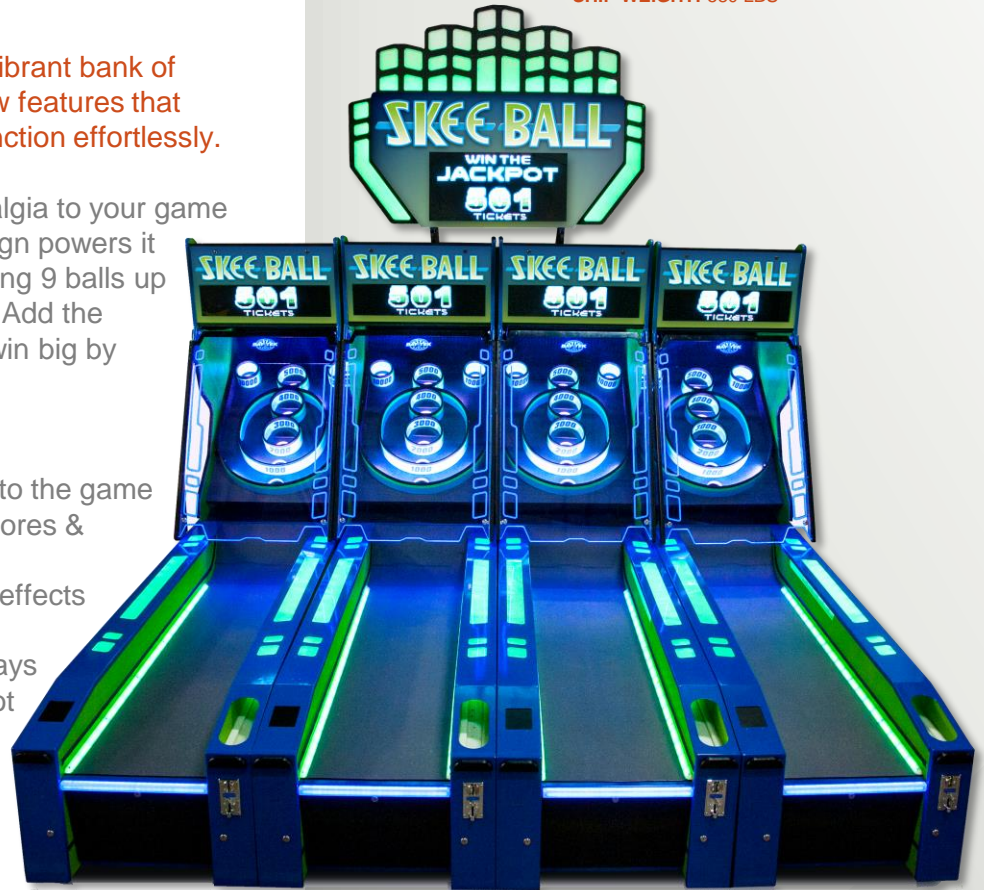

PLAYER ONE
AMUSEMENT GROUP™

SKEE-BALL

Modern meets classic for a fresh, vibrant bank of alleys! Skee-Ball is loaded with new features that make the games look great and function effortlessly.

The classic game play brings nostalgia to your game room, while the sleek, modern design powers it into the future. Score tickets by rolling 9 balls up the lane, shooting for a high score. Add the progressive jackpot marquee and win big by beating the set high score.

FEATURES:

- LED light show draws players to the game
- Full color marquee features scores & animations across linked units
- Plexiglass shield with LED art effects
- Link units together for higher earnings and impressive displays
- Ticket dispenser and single slot coin mechanism included; compatible with card swipe systems
- Deluxe Jackpot Marquee option drives additional play (use with setups of 2+ Skee-Ball games)

Contact us for packages, pricing and financing options including no capital opportunities.

We want to partner with you to help your business win.

DIMENSIONS: 29" W x 120" D x 81.25" H
108" – 126" H with marquee

WEIGHT: 530 LBS

SHIP WEIGHT: 580 LBS

The one player that offers a customized Total Solution for any size business in North America.

WinWithP1AG.com

| 1.844.946.7124