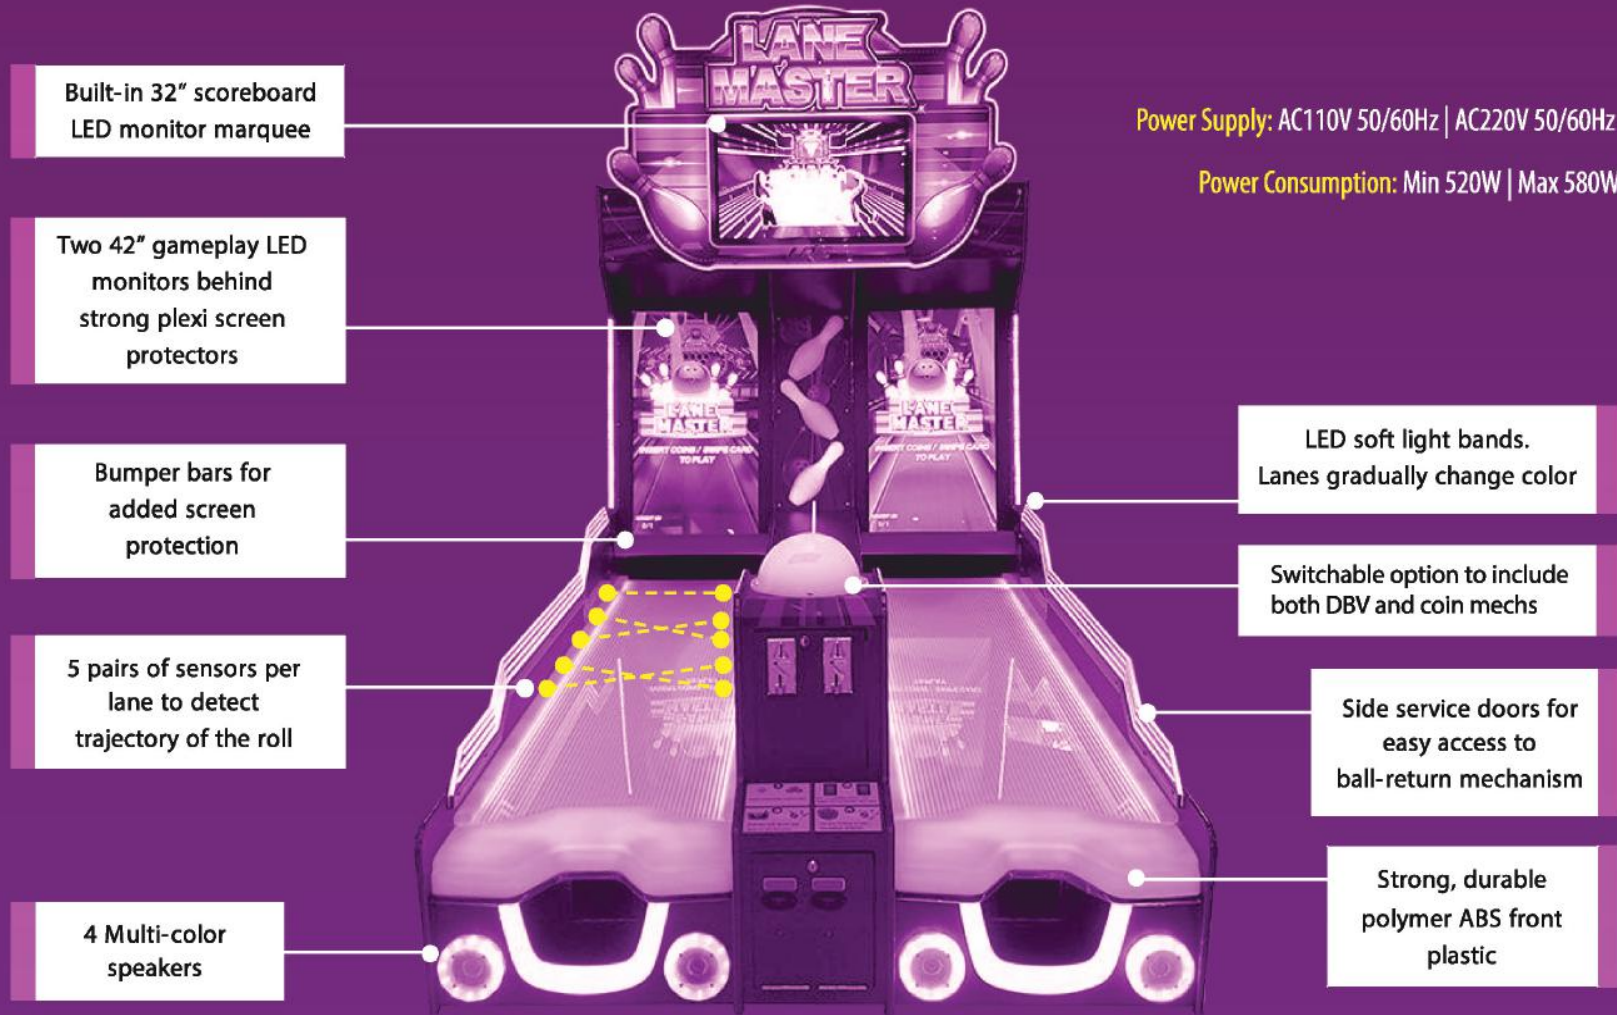

~ Smiles for Miles, UK

Built-in sensors detect a ball's speed and trajectory and translate the action on-screen.

- 10 ft. long alley-style video bowling
- Sold as two lanes with the deluxe marquee included
- 1-player or 2-player
- Includes 4 bowling balls (2 as spares)
- Optional customized promotional content on display screen

Linkable up to 3 units

- » Card System Ready
- » Coin Acceptor Ready
- » DBV Option available
- » Ticket Dispensing

Operators are loving this High Earning game

“ I just got my first Lane Master and its doing fantastic! Great player appeal for all ages and terrific ROI! ”

~ Tom Oliver, Oliver Vending and Music Systems, Maine USA

“ The Lane Master’s performance was so solid, I ended the test and purchased the game in the 3rd week. I only had to swap out 2 Skee-ball lanes; the Lane Master fits perfectly and is a very attractive addition to the room ”

~ Brian Cohen, Pinstack | iT’Z, Dallas USA

GAMEPLAY

The game is played like a traditional bowling game, with players building up points over a number of frames. Skilled players can earn extra points by rolling strikes and entering the 'Golden Pin' bonus stage to win more tickets.