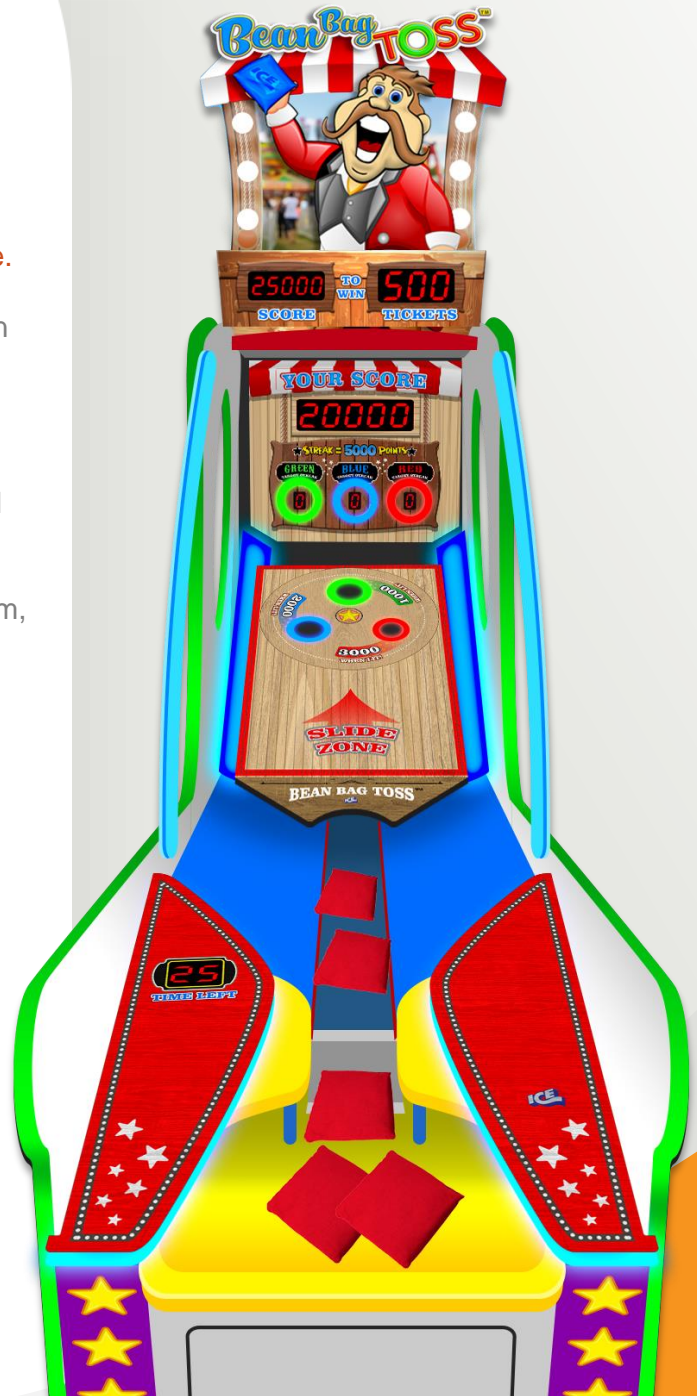

PLAYER ONE
AMUSEMENT GROUP™

DIMENSIONS: 36" W x 135" D x 108" H

SHIPPING: 40" W x 138" D x 87" H

SHIP WEIGHT: 990 LBS

BEAN BAG TOSS

An arcade spin on your favorite classic carnival game.

Face the timer and see how many bean bags you can toss into the three moving targets, which move and light up!

This carnival redemption game is perfect for all ages. Make three bags in a row on the same color hole and you're on a streak—equal to 5,000 points!

The perfect carnival-style addition to every game room, arcade and family entertainment center.

FEATURES:

- Bright and attractive cabinet design
- LED lighting built into holes
- Large scoreboard featuring score
- Ticket dispensers included
- Optional deluxe bonus marquee that can be mounted between 2 units

Contact us for packages, pricing and financing options including no capital opportunities.

We want to partner with you to help your business win.

The one player that offers a customized Total Solution for any size business in North America.

WinWithP1AG.com

| 1.844.946.7124