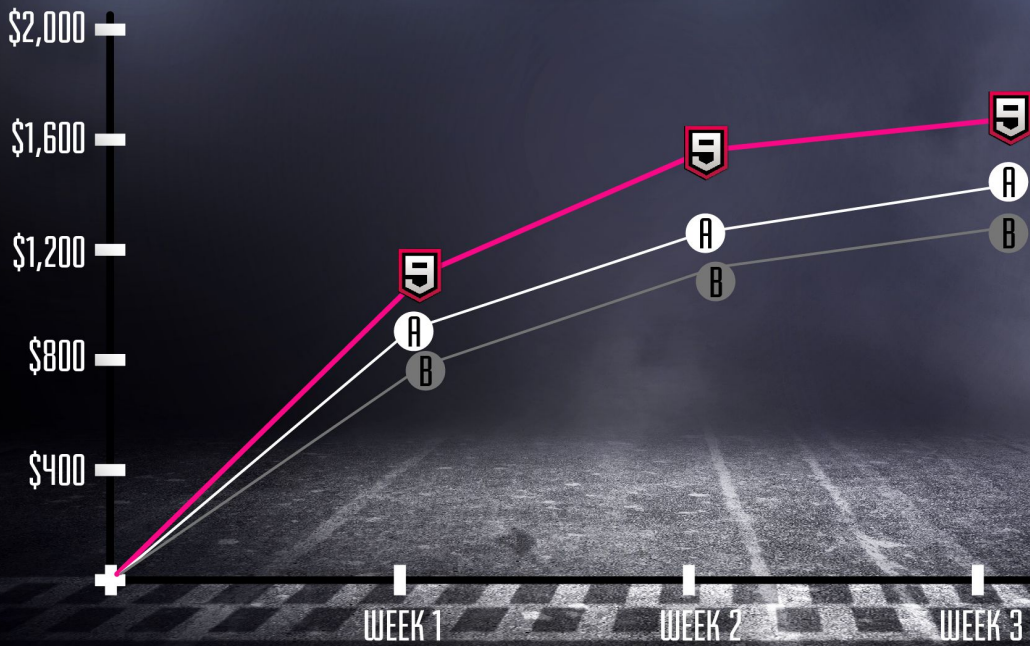

WEST COAST BOWLING VENUE - TWIN CABINETS COMPARISON